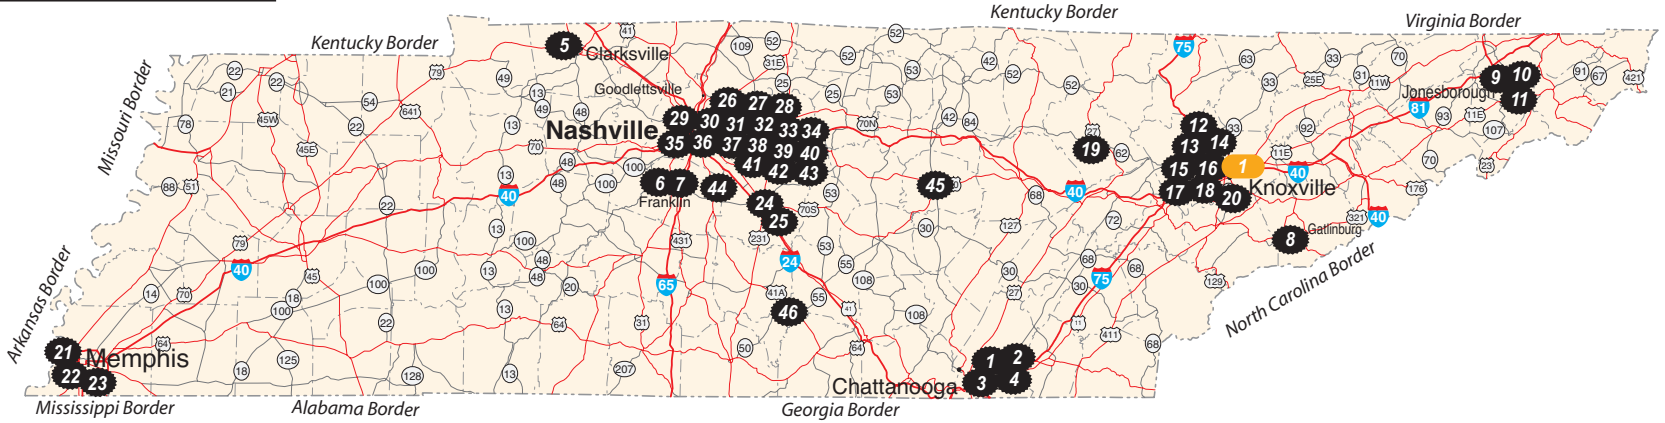

Last Updated on 7/24/2019

Notes:

Horizontal lines for taking notes.

More Beer Notes:

Horizontal lines for taking more beer notes.

Legend

- Breweries**
 - B=Brewpub (brew & sell beer/food on premise)
 - C=Contract Brewery (brew/sell beer off premise)
 - M=Microbrewery (brew beer/sell off premise)
 - N=Nanobrewery (3 BBL or less)
 - T=Taproom (sell beer on premise)
 - P=Proprietary Brewpub (sells food and beer exclusively brewed for premise)
 - R=Regional (large, brew beer/sell off premise)
- Beer Bars & Restaurants**
- Homebrew Shops**
- Beer Stores**
- BOP - Brew on Premises**

*Call location to find out hours/days of operation

For Sponsorship opportunities call 1-716-856-2739 today!

www.goodbeermaps.com 1-716-856-2739

BREWERIES

- 1. Chattanooga Brewing M Chattanooga
- 2. McHale's Brewhouse B Chattanooga
- 3. Moccasin Bend Brewing M Chattanooga
- 4. The Terminal Brewhouse B Chattanooga
- 5. Blackhorse Pub & Brewery B Clarksville
- 6. Cool Springs Brewer M Franklin
- 7. Mantra Artisan Ales M/T Franklin
- 8. Smoky Mountain B Gatlinburg
- 9. JRH Brewing M/T Johnson City
- 10. Yee Haw Brewing M/T Johnson City
- 11. Depot Street M Jonesborough
- 12. Abridged Beer B Knoxville
- 13. Blackhorse Pub & Brewery B Knoxville
- 14. Calhoun's B Knoxville
- 15. Downtown Grill B Knoxville
- 16. Saw Works Brewing M Knoxville
- 17. Smoky Mt Brewery B Knoxville
- 18. Smoky Mt Brewery B Knoxville
- 19. Lilly Pad Hopyard Brewery B Lancing
- 20. Smoky Mt Brewery B Pigeon Forge
- 21. Coors Brewing R Memphis
- 22. Ghost River Brewing M Memphis
- 23. Memphis Made Brewing M/T Memphis
- 24. The Green Dragon Public House B Murfreesboro
- 25. Mayday Brewery M/T Murfreesboro
- 26. Bearded Iris Brewing M/T Nashville
- 27. Black Abbey Brewing M/T Nashville
- 28. Blackstone Brewing M/T Nashville
- 29. Corsair Brewstillery M/T Nashville
- 30. Czann's Brewing M/T Nashville
- 31. East Nashville Beer Works M/T Nashville

Legend