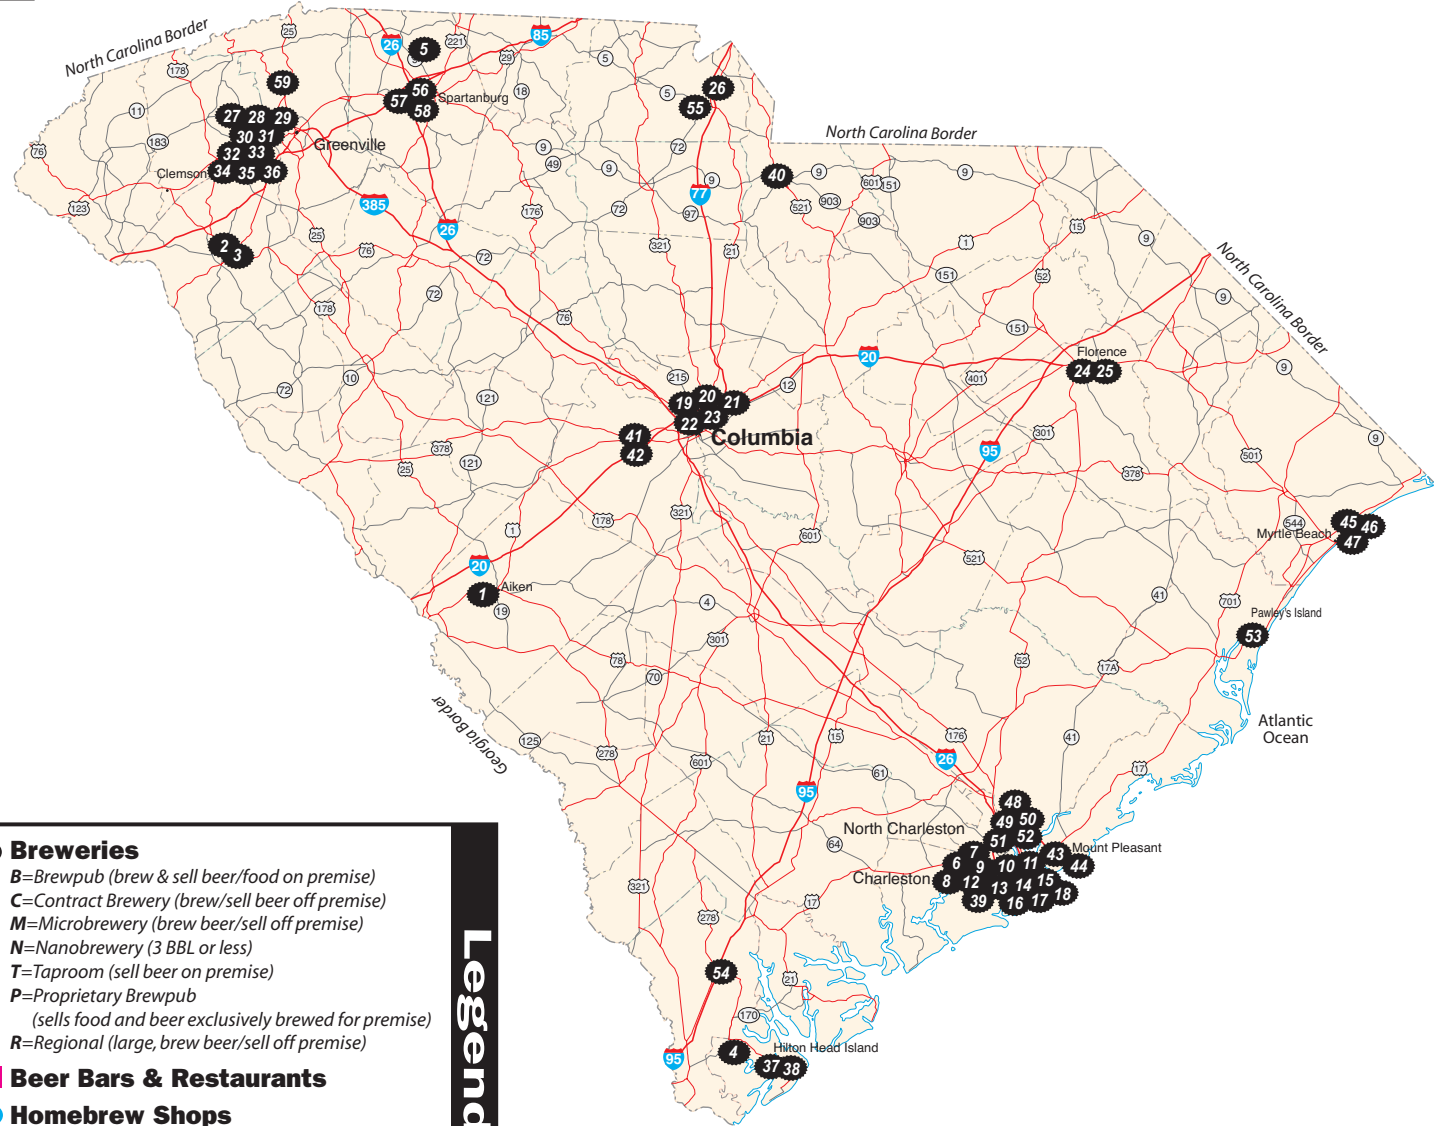

HOPS

Willamette Valley Hops
 The World's Finest Hops & Hop Products
www.willamettevalleyhops.com

The Business of Beer Since 1983
 Get Listed Today!
<http://www.americanbrewer.com>

Legend

- **Breweries**
 - B=Brewpub (brew & sell beer/food on premise)
 - C=Contract Brewery (brew/sell beer off premise)
 - M=Microbrewery (brew beer/sell off premise)
 - N=Nanobrewery (3 BBL or less)
 - T=Taproom (sell beer on premise)
 - P=Proprietary Brewpub
(sells food and beer exclusively brewed for premise)
 - R=Regional (large, brew beer/sell off premise)
- **Beer Bars & Restaurants**
- **Homebrew Shops**
- **Beer Stores**
- **BOP - Brew on Premises**

**Call location to find out hours/days of operation*

www.goodbeermaps.com
 1-716-856-2739

For Sponsorship opportunities
 call 1-716-856-2739 today!