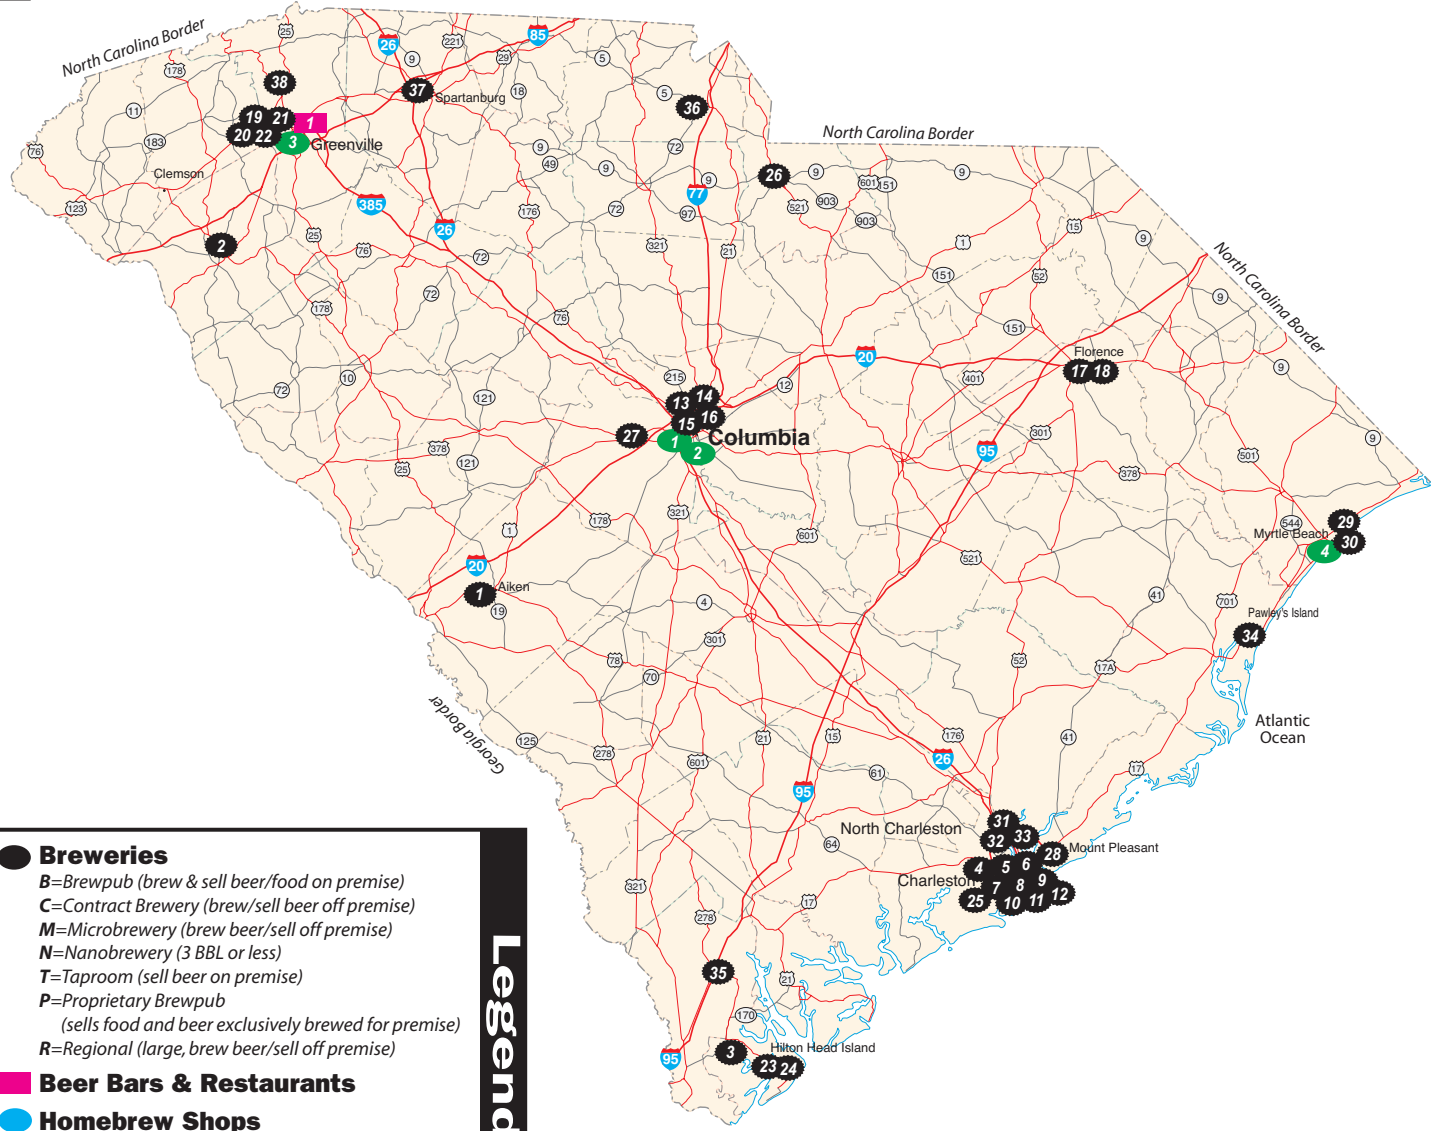

Last Updated on 1/23/2020

Notes: [Lined area for notes]

Legend

- Breweries**
 - B=Brewpub (brew & sell beer/food on premise)
 - C=Contract Brewery (brew/sell beer off premise)
 - M=Microbrewery (brew beer/sell off premise)
 - N=Nanobrewery (3 BBL or less)
 - T=Taproom (sell beer on premise)
 - P=Proprietary Brewpub (sells food and beer exclusively brewed for premise)
 - R=Regional (large, brew beer/sell off premise)
- Beer Bars & Restaurants**
- Homebrew Shops**
- Beer Stores**
- BOP - Brew on Premises**

During your travels, don't forget to pack your beer guide and a designated driver.

Legend
Breweries
B=Brewpub (brew & sell beer/food on premise)
C=Contract Brewery (brew/sell beer off premise)
M=Microbrewery (brew beer/sell off premise)
N=Nanobrewery (3 BBL or less)
T=Taproom (sell beer on premise)
P=Proprietary Brewpub (sells food and beer exclusively brewed for premise)
R=Regional (large, brew beer/sell off premise)
Beer Bars & Restaurants
Homebrew Shops
Beer Stores
BOP - Brew on Premises
*Call location to find out hours/days of operation