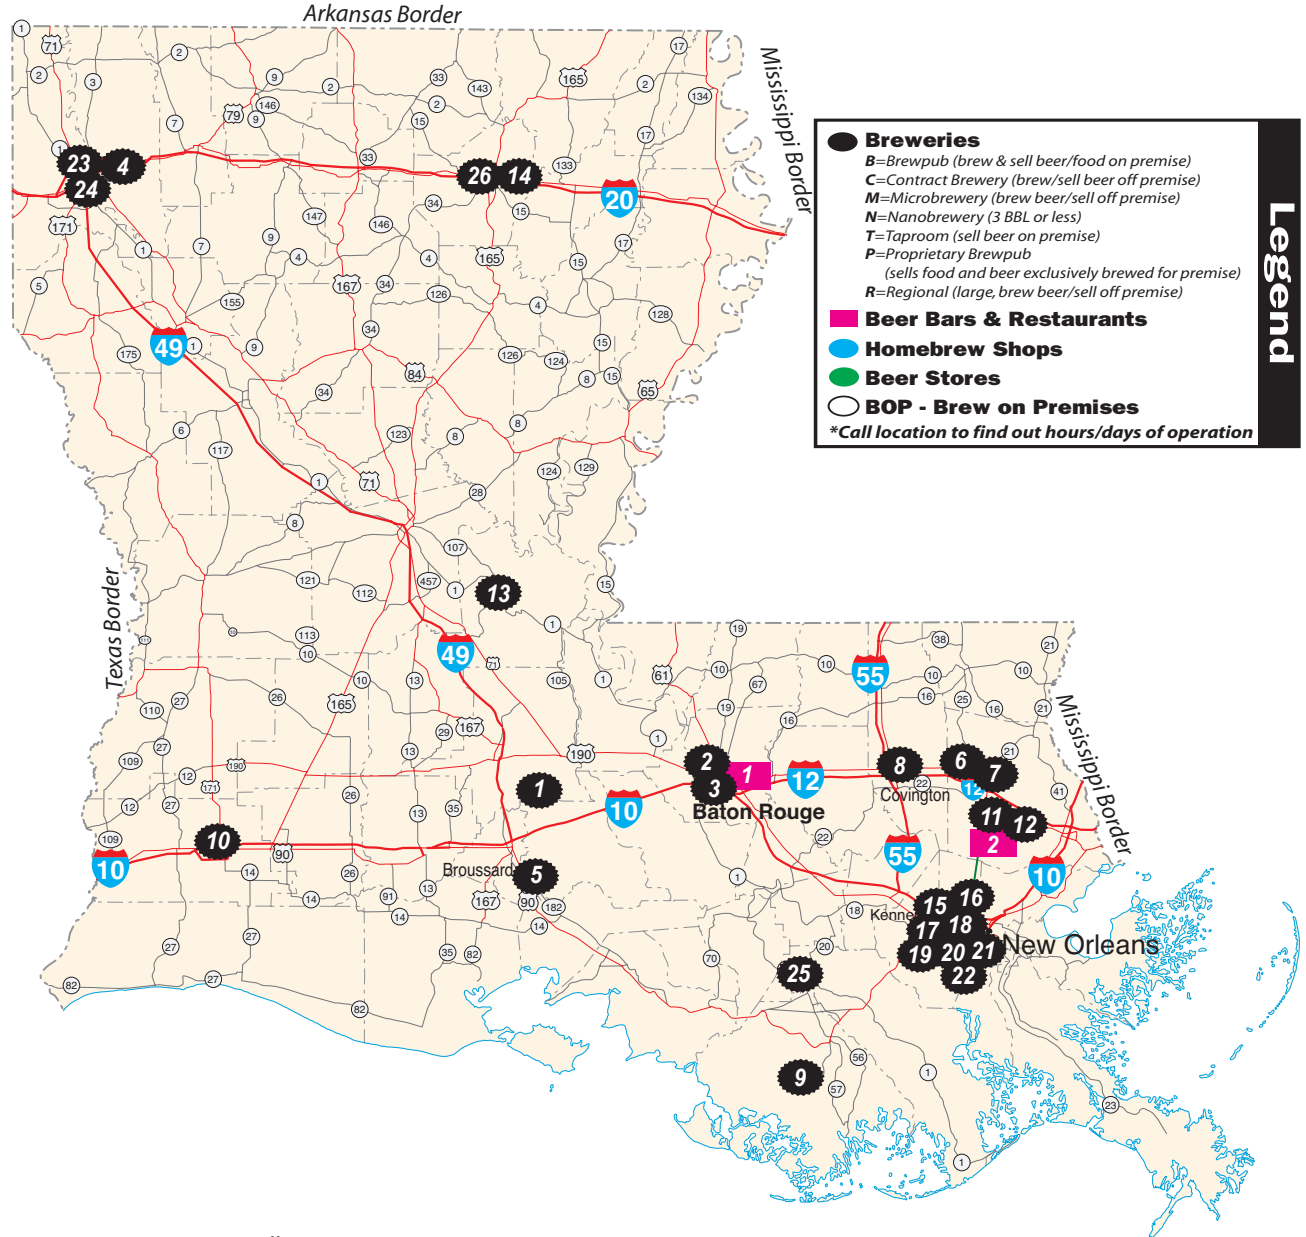

Last Updated on 7/24/2019

Notes:

Horizontal lines for notes

For Sponsorship opportunities call 1-716-856-2739 today!

www.goodbeermaps.com 1-716-856-2739

Legend

BREWERS

- 1. Bayou Teche **M/T** Arnaudville
- 2. Southern Craft Brewing **M** Baton Rouge
- 3. Tin Roof Brewing **M/T** Baton Rouge
- 4. Flying Heart **M/T** Bossier City
- 5. Parish Brewing **M/T** Broussard
- 6. Abita Brewing **M/T** Covington
- 7. Covington Brewhouse **M/T** Covington
- 8. Gnarly Barley **M** Hammond
- 9. Spigots Brewpub **B** Houma
- 10. Crying Eagle **M/T** Lake Charles
- 11. Chafunkta Brewing **N** Mandeville
- 12. **Old Rail Brewing B** **Mandeville**
639 Girod St (985) 612-1828
- 13. Broken Wheel **B** Marksville
- 14. Flying Tiger Brewing **M/T** Monroe
- 15. Brioux Carre **M/T** New Orleans
- 16. Courtyard Brewery **N/T** New Orleans
- 17. Crescent City **B** New Orleans
- 18. Gordon Biersch **B** New Orleans
- 19. NOLA Brewing **M/T** New Orleans
- 20. Parleaux Beer Lab **M/T** New Orleans
- 21. Second Line Brewing **M/T** New Orleans
- 22. Urban South Brewing **M/T** New Orleans
- 23. Great Raft Brewing **M/T** Shreveport
- 24. Red River Brewing **M/T** Shreveport
- 25. Mudbug Brewery **M/T** Thibodaux
- 26. Ouachita Brewing **M** West Monroe

FINE BARS

- 1. BJ's Restaurant & Brewhouse **Baton Rouge**
6401 Bluebonnet Blvd (225)766-4300
- 2. The Barley Oak **Mandeville**
2101 Lakeshore Dr (985) 727-7420

Beer Notes:

More Beer Notes:

During your travels, don't forget to pack your beer guide and a designated driver.

N=Nanobrewery (3 BBL or less)

T=Taproom (sell beer on premise)

P=Proprietary Brewpub
(sells food and beer exclusively brewed for premise)

R=Regional (large, brew beer/sell off premise)

Beer Bars & Restaurants

Homebrew Shops

Beer Stores

BOP - Brew on Premises

**Call location to find out hours/days of operation*

Legend