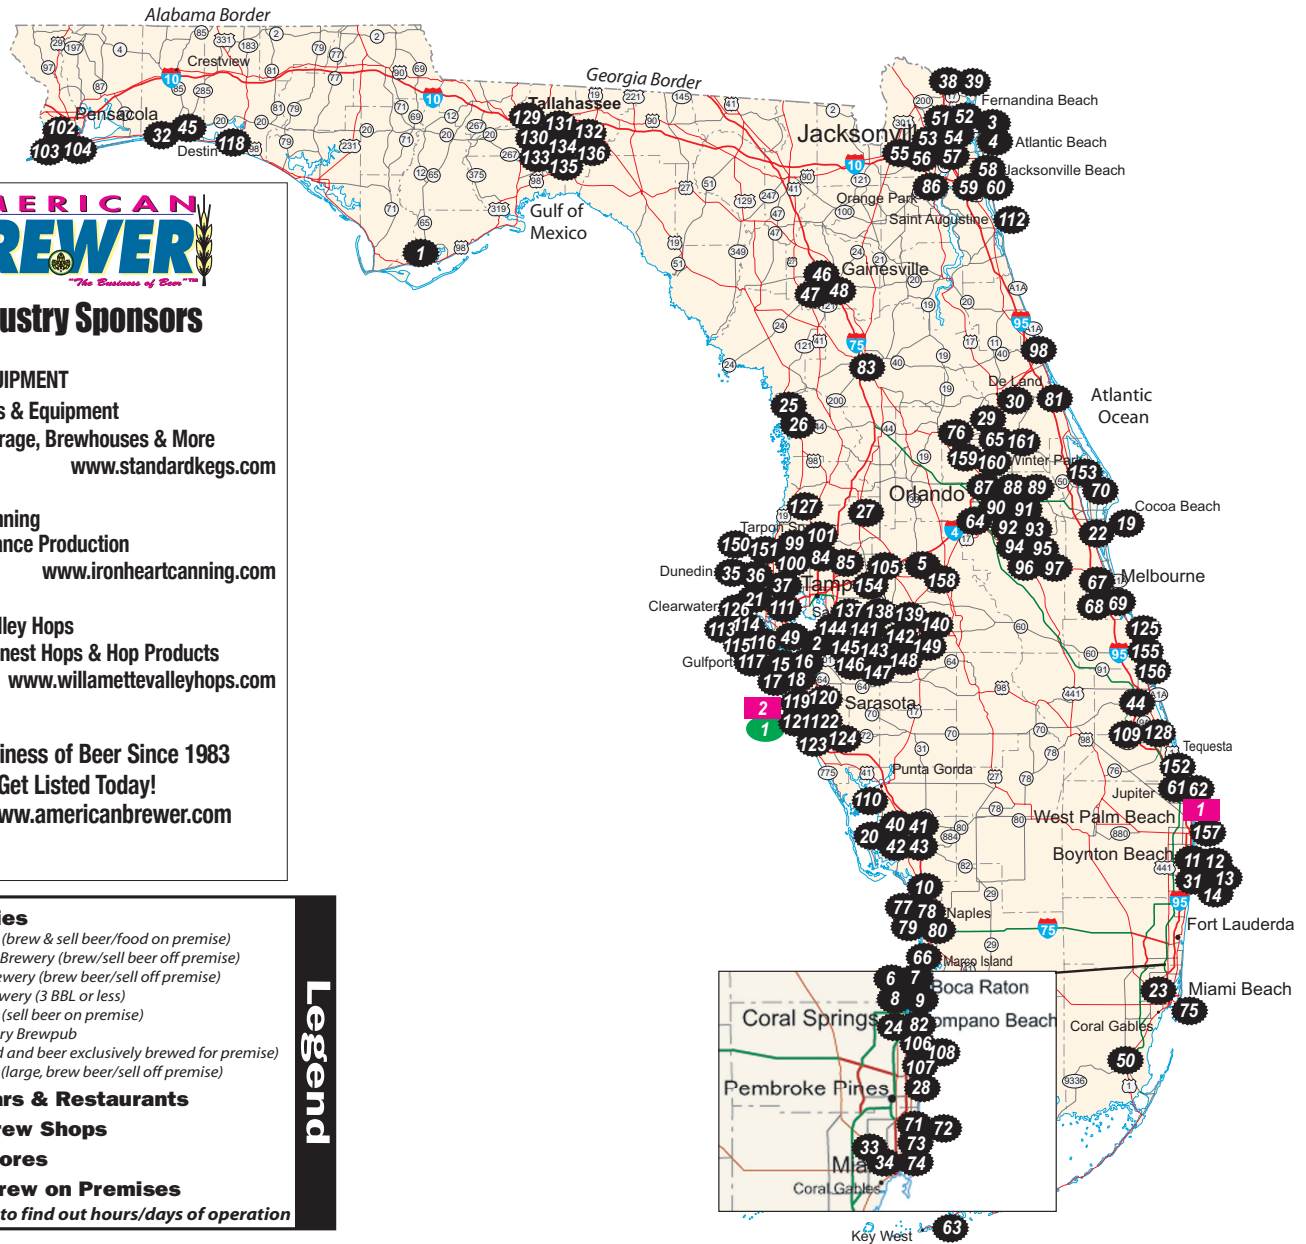

Last Updated on 2/28/2023

Notes:

A series of horizontal lines provided for user notes.

AMERICAN BREWER Industry Sponsors

BREWERY EQUIPMENT
 Standard Kegs & Equipment
 Quality Cooperage, Brewhouses & More
www.standardkegs.com

Breweries
 B=Brewpub (brew & sell beer/food on premise)
 C=Contract Brewery (brew/sell beer off premise)
 M=Microbrewery (brew beer/sell off premise)
 N=Nanobrewery (3 BBL or less)
 T=Taproom (sell beer on premise)
 P=Proprietary Brewpub (sells food and beer exclusively brewed for premise)
 R=Regional (large, brew beer/sell off premise)

Beer Bars & Restaurants

Homebrew Shops

Beer Stores

BOP - Brew on Premises

*Call location to find out hours/days of operation

Legend

For Sponsorship opportunities call 1-716-856-2739 today!

www.goodbeermaps.com
1-716-856-2739