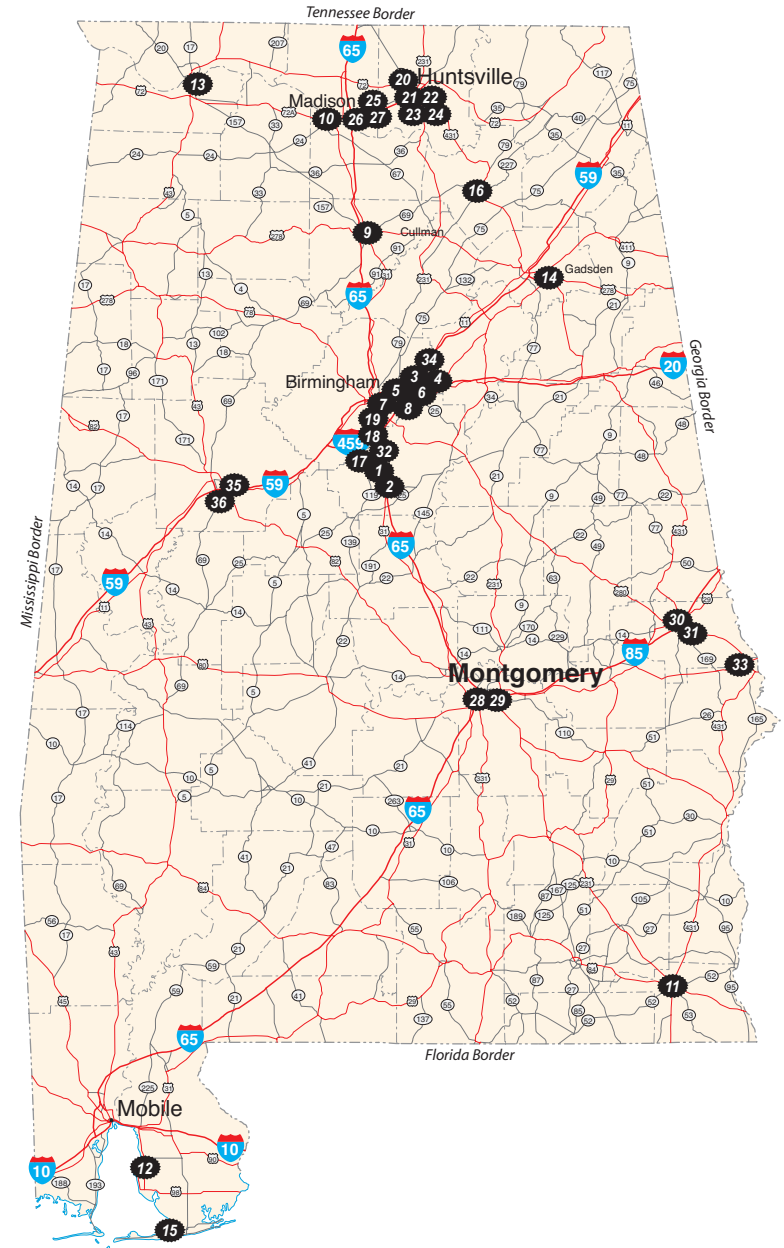

Legend

For Sponsorship opportunities call 1-716-856-2739 today!

www.goodbeermaps.com
1-716-856-2739