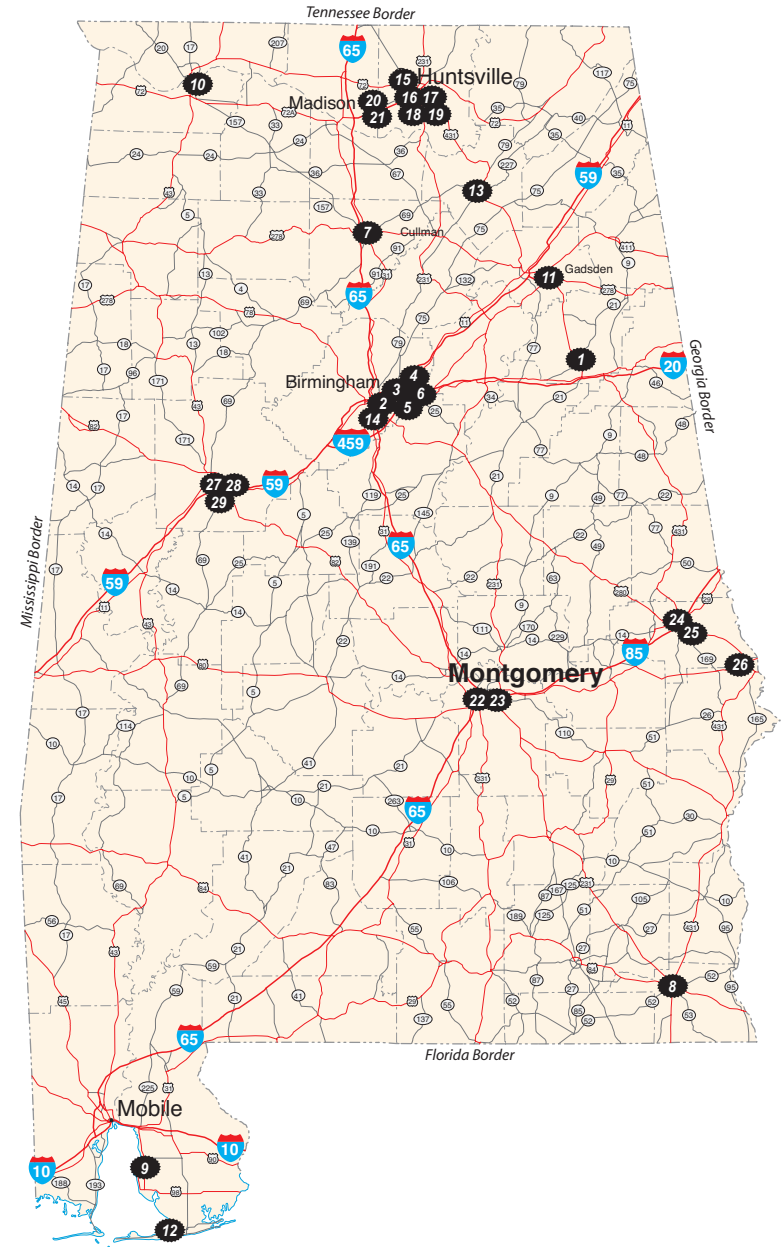

Last Updated on 7/24/2019

Notes:

More Beer Notes:

Horizontal lines for notes

Horizontal lines for more beer notes

**Legend**

- Breweries**
  - B=Brewpub (brew & sell beer/food on premise)
  - C=Contract Brewery (brew/sell beer off premise)
  - M=Microbrewery (brew beer/sell off premise)
  - N=Nanobrewery (3 BBL or less)
  - T=Taproom (sell beer on premise)
  - P=Proprietary Brewpub (sells food and beer exclusively brewed for premise)
  - R=Regional (large, brew beer/sell off premise)
- Beer Bars & Restaurants**
- Homebrew Shops**
- Beer Stores**
- BOP - Brew on Premises**

\*Call location to find out hours/days of operation

For Sponsorship opportunities call 1-716-856-2739 today!

www.goodbeermaps.com 1-716-856-2739

Beer Notes:

More Beer Notes:

ALABAMA BREWERIES

- 1. Cheaha Brewing B Anniston
2. Avondale Brewing M/T Birmingham
3. Cahaba Brewing M/T Birmingham
4. Ghost Train Brewing M/T Birmingham
5. Good People Brewing M/T Birmingham
6. Trim Tab Brewing M/T Birmingham
7. Goat Island Brewing M/T Cullman
8. Folklore Brewery & Meadery M/T Dothan
9. Fairhope Brewing M/T Fairhope
10. Singin' River Brewing M/T Florence
11. Back Forty Beer M/T Gadsden
12. Big Beach Brewing M/T Gulf Shores
13. Main Channel Brewing M/T Guntersville
14. Red Hills Brewing M/T Homewood
15. Below the Radar BrewHouse B Huntsville
16. Mad Malts Brewing M/T Huntsville
17. Salty Nut Brewery M/T Huntsville
18. Straight to Ale Brewing M/T Huntsville
19. Yellowhammer Brewery M/T Huntsville
20. Blue Pants Brewery M/T Madison
21. Rocket Republic Brewing M/T Madison
22. Common Bond Brewing M/T Montgomery
23. Railyard Brewing B Montgomery
24. Red Clay Brewing M/T Opelika
25. Resting Pulse Brewing M/T Opelika
26. Chattahoochee Brewing B Phenix City
27. Band of Brothers M/T Tuscaloosa
28. Black Warrior Brewing M/T Tuscaloosa
29. Druid City M/T Tuscaloosa

Legend